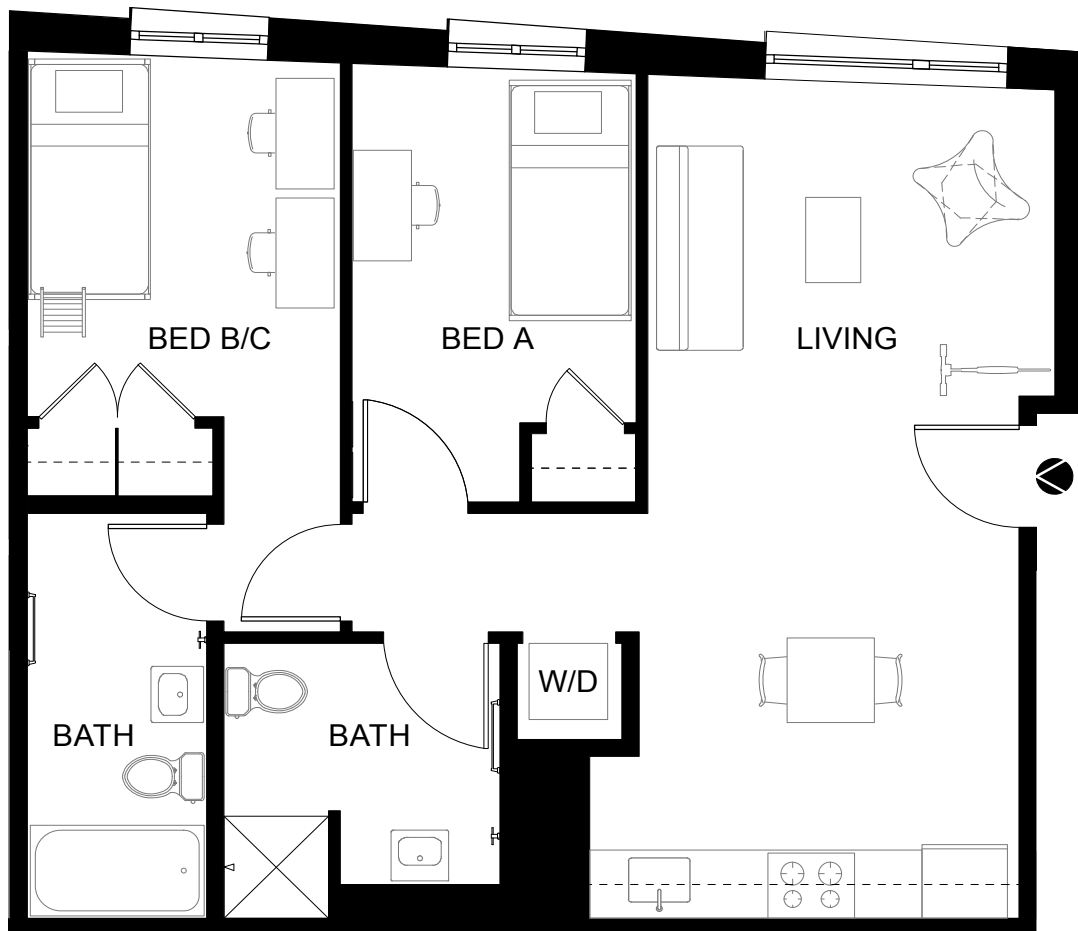

# ARTHOUSE

33 NW PARK AVENUE PORTLAND, OREGON

UNIT 03

2 BEDROOM : 2 BATH

UNIT 03

# ARTHOUSE

33 NW PARK AVENUE PORTLAND, OREGON

UNIT 04

2 BEDROOM : 1 BATH

UNIT 04

# ARTHOUSE

33 NW PARK AVENUE PORTLAND, OREGON

UNIT 05

2 BEDROOM : 2 BATH

UNIT 05

# ARTHOUSE

33 NW PARK AVENUE PORTLAND, OREGON

UNIT 06  
STUDIO - 2 SHARED

UNIT 06