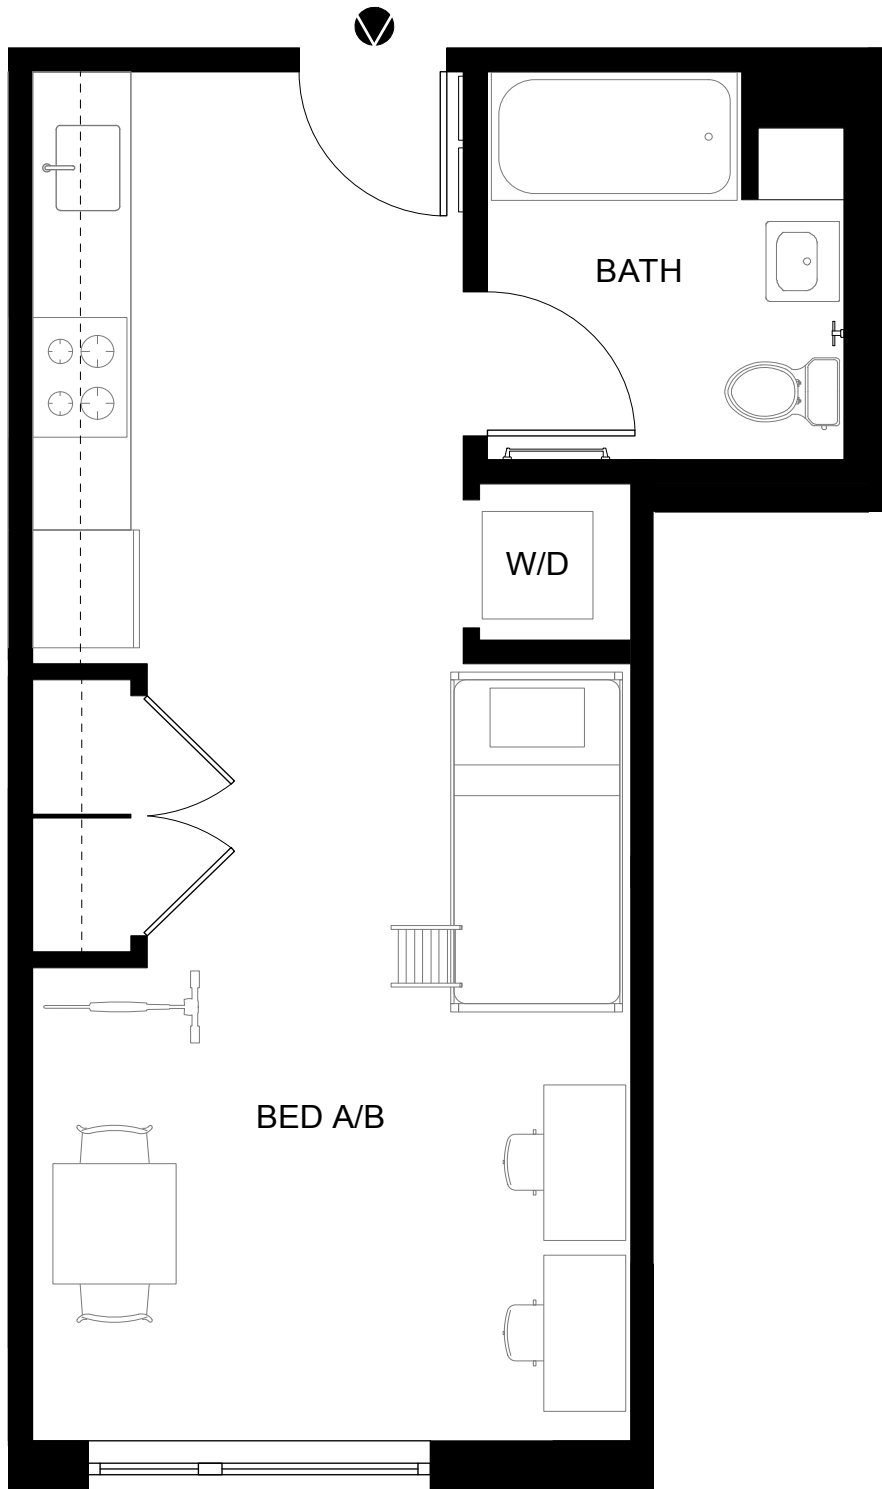

ARTHOUSE

33 NW PARK AVENUE PORTLAND, OREGON

UNIT 10
STUDIO - 2 SHARED

UNIT 10