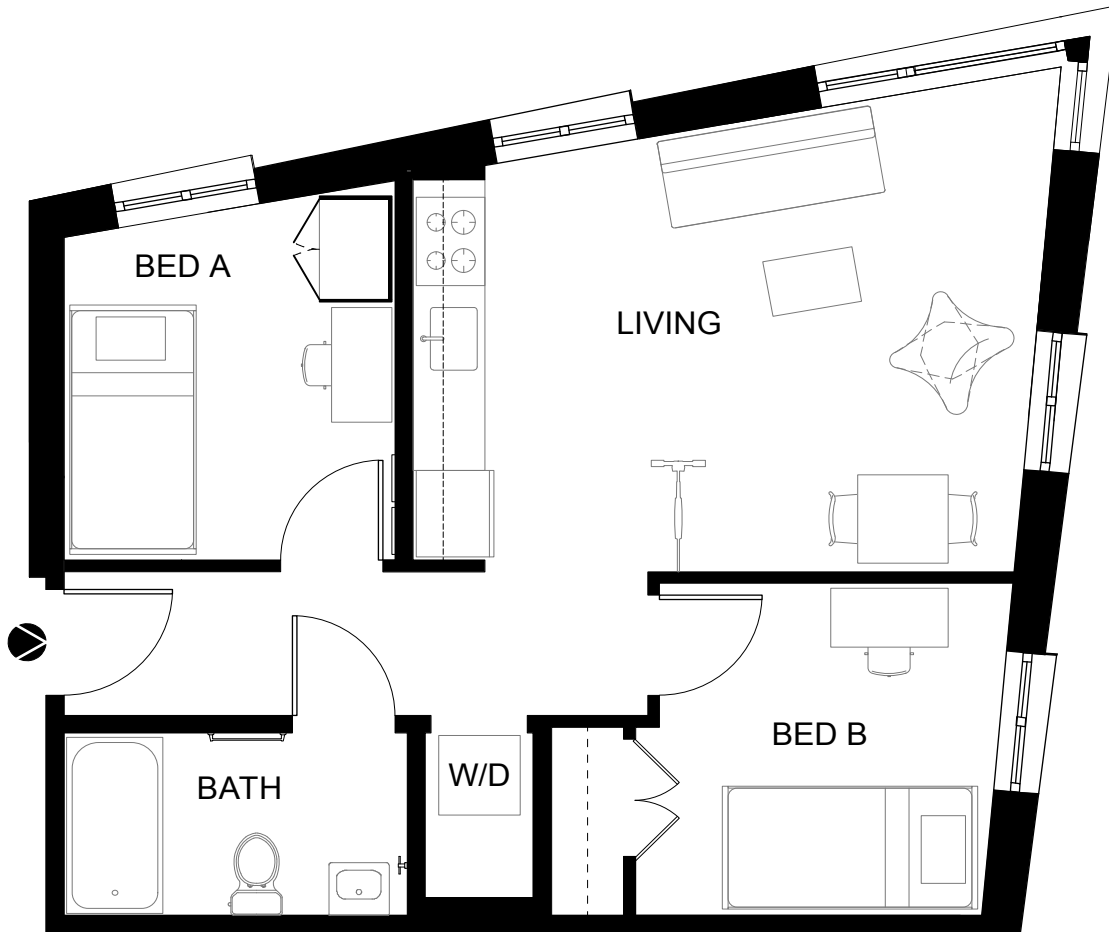

# ARTHOUSE

33 NW PARK AVENUE PORTLAND, OREGON

UNIT 02

3 BEDROOM : 2 BATH

UNIT 02

# ARTHOUSE

33 NW PARK AVENUE PORTLAND, OREGON

UNIT 03

2 BEDROOM : 2 BATH

UNIT 03

# ARTHOUSE

33 NW PARK AVENUE PORTLAND, OREGON

UNIT 04

2 BEDROOM : 1 BATH

UNIT 04

# ARTHOUSE

33 NW PARK AVENUE PORTLAND, OREGON

UNIT 05

2 BEDROOM : 2 BATH

UNIT 05