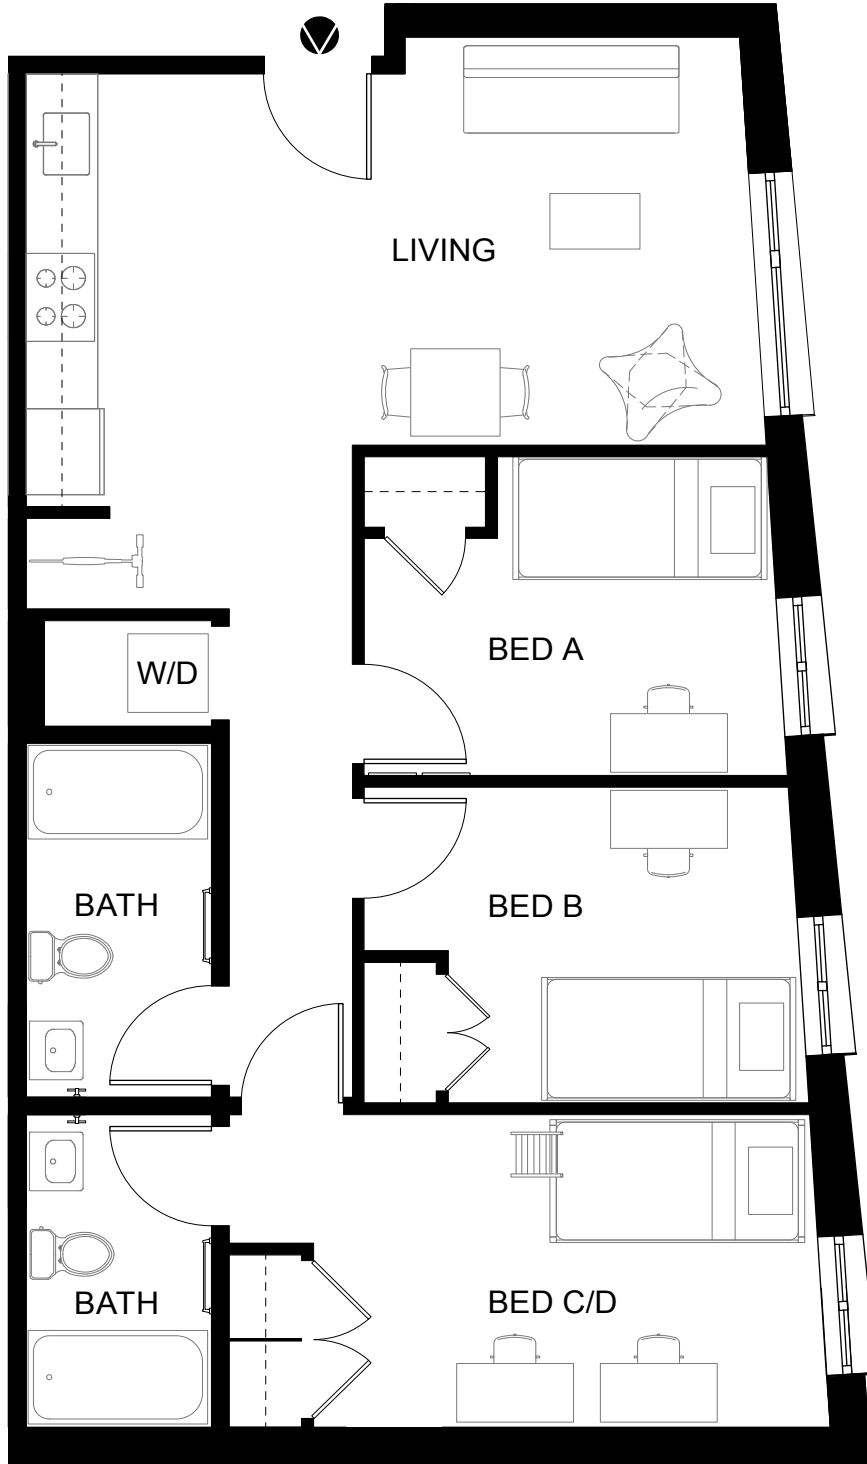

# ARTHOUSE

33 NW PARK AVENUE PORTLAND, OREGON

UNIT 01

3 BEDROOM : 2 BATH

UNIT 01

# ARTHOUSE

33 NW PARK AVENUE PORTLAND, OREGON

UNIT 02

3 BEDROOM : 2 BATH

UNIT 02

# ARTHOUSE

33 NW PARK AVENUE PORTLAND, OREGON

UNIT 03

2 BEDROOM : 2 BATH

UNIT 03

# ARTHOUSE

33 NW PARK AVENUE PORTLAND, OREGON

UNIT 04

2 BEDROOM : 1 BATH

UNIT 04