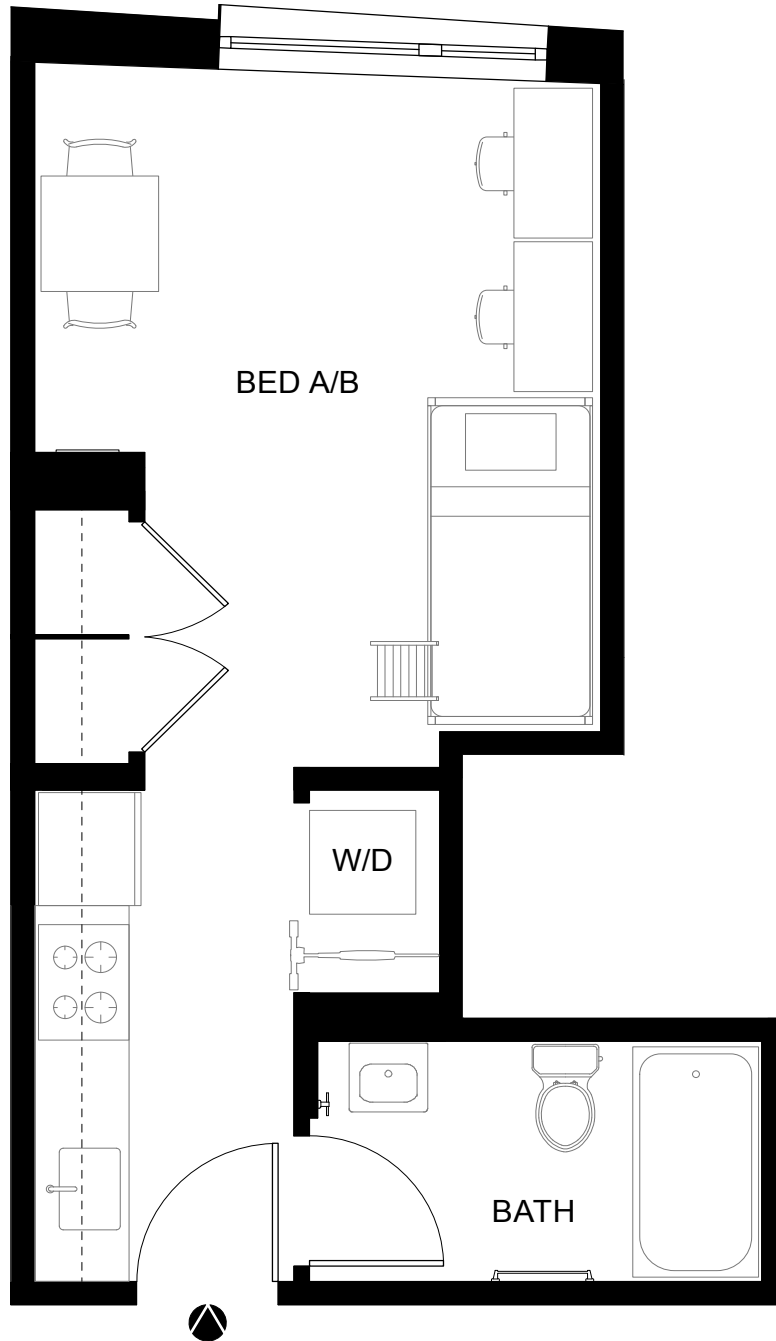

ARTHOUSE

33 NW PARK AVENUE PORTLAND, OREGON

UNIT 07
STUDIO - 2 SHARED

UNIT 07