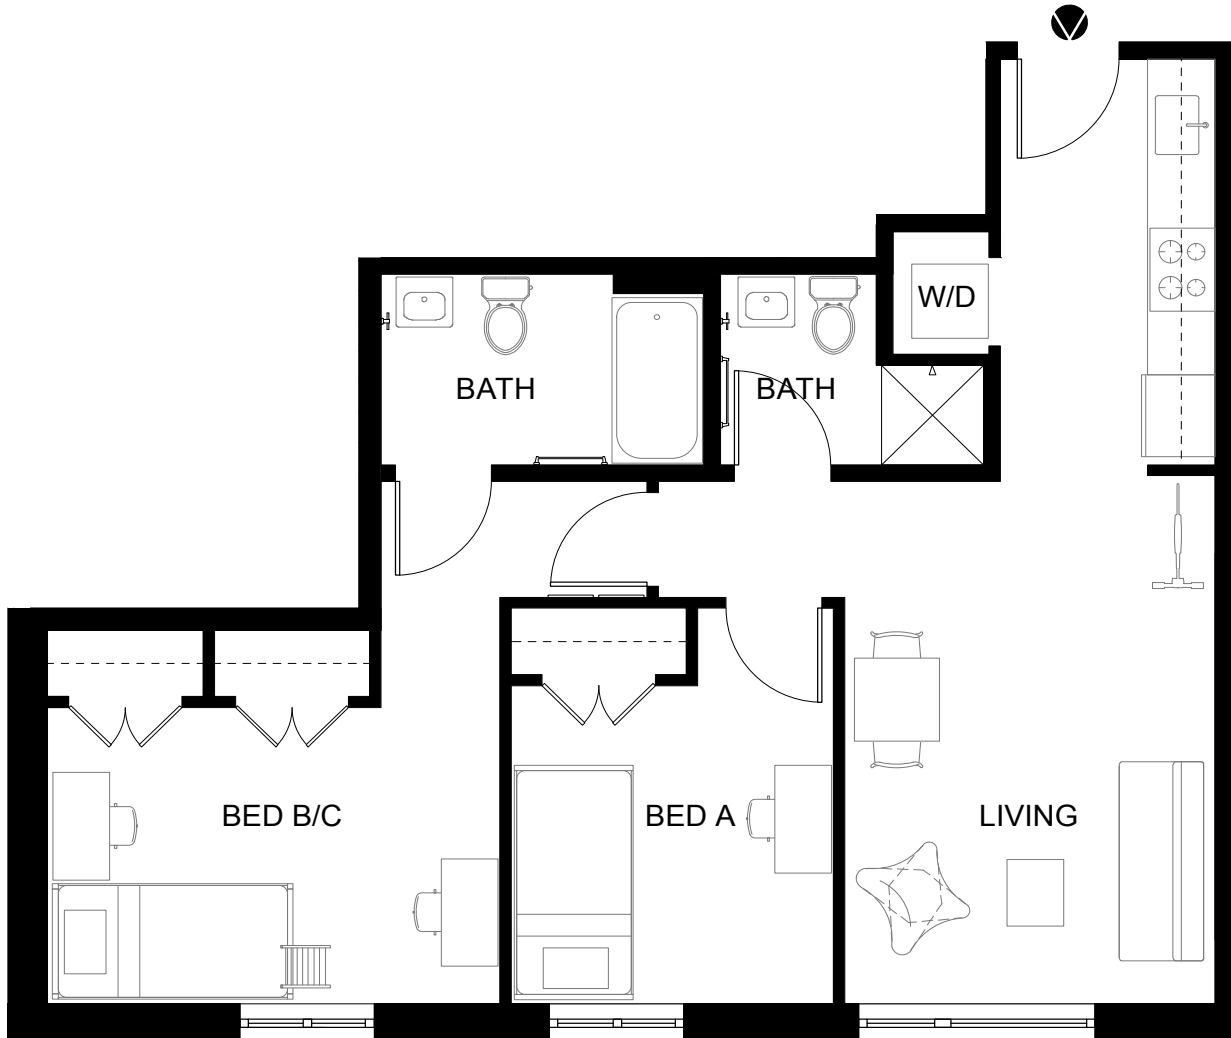

# ARTHOUSE

33 NW PARK AVENUE PORTLAND, OREGON

UNIT 06  
STUDIO - 2 SHARED

UNIT 06

# ARTHOUSE

33 NW PARK AVENUE PORTLAND, OREGON

UNIT 07  
STUDIO - 2 SHARED

UNIT 07

# ARTHOUSE

33 NW PARK AVENUE PORTLAND, OREGON

UNIT 09

2 BEDROOM : 2 BATH

# ARTHOUSE

33 NW PARK AVENUE PORTLAND, OREGON

UNIT 10  
STUDIO - 2 SHARED

UNIT 10