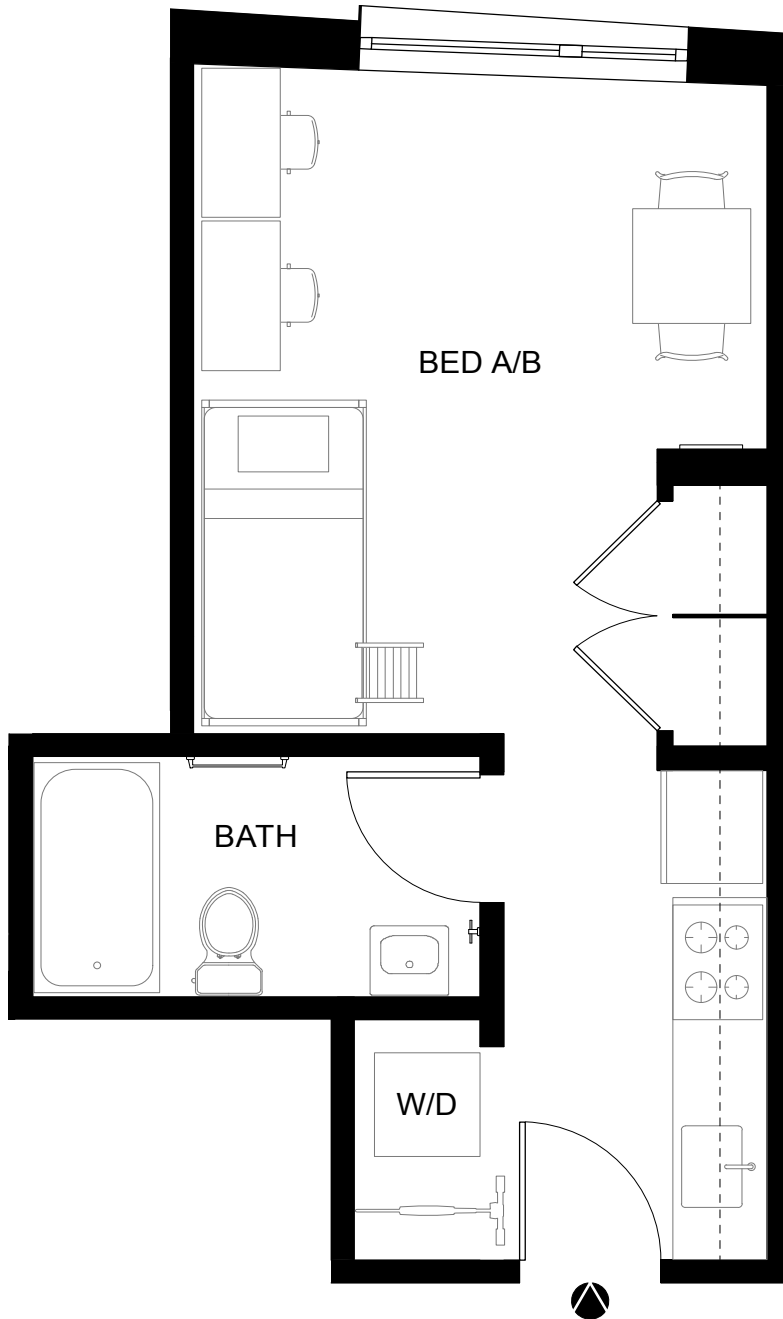

# ARTHOUSE

33 NW PARK AVENUE PORTLAND, OREGON

UNIT 03

2 BEDROOM : 2 BATH

UNIT 03

# ARTHOUSE

33 NW PARK AVENUE PORTLAND, OREGON

UNIT 04

2 BEDROOM : 1 BATH

UNIT 04

# ARTHOUSE

33 NW PARK AVENUE PORTLAND, OREGON

UNIT 05

2 BEDROOM : 2 BATH

UNIT 05

# ARTHOUSE

33 NW PARK AVENUE PORTLAND, OREGON

UNIT 06  
STUDIO - 2 SHARED

UNIT 06