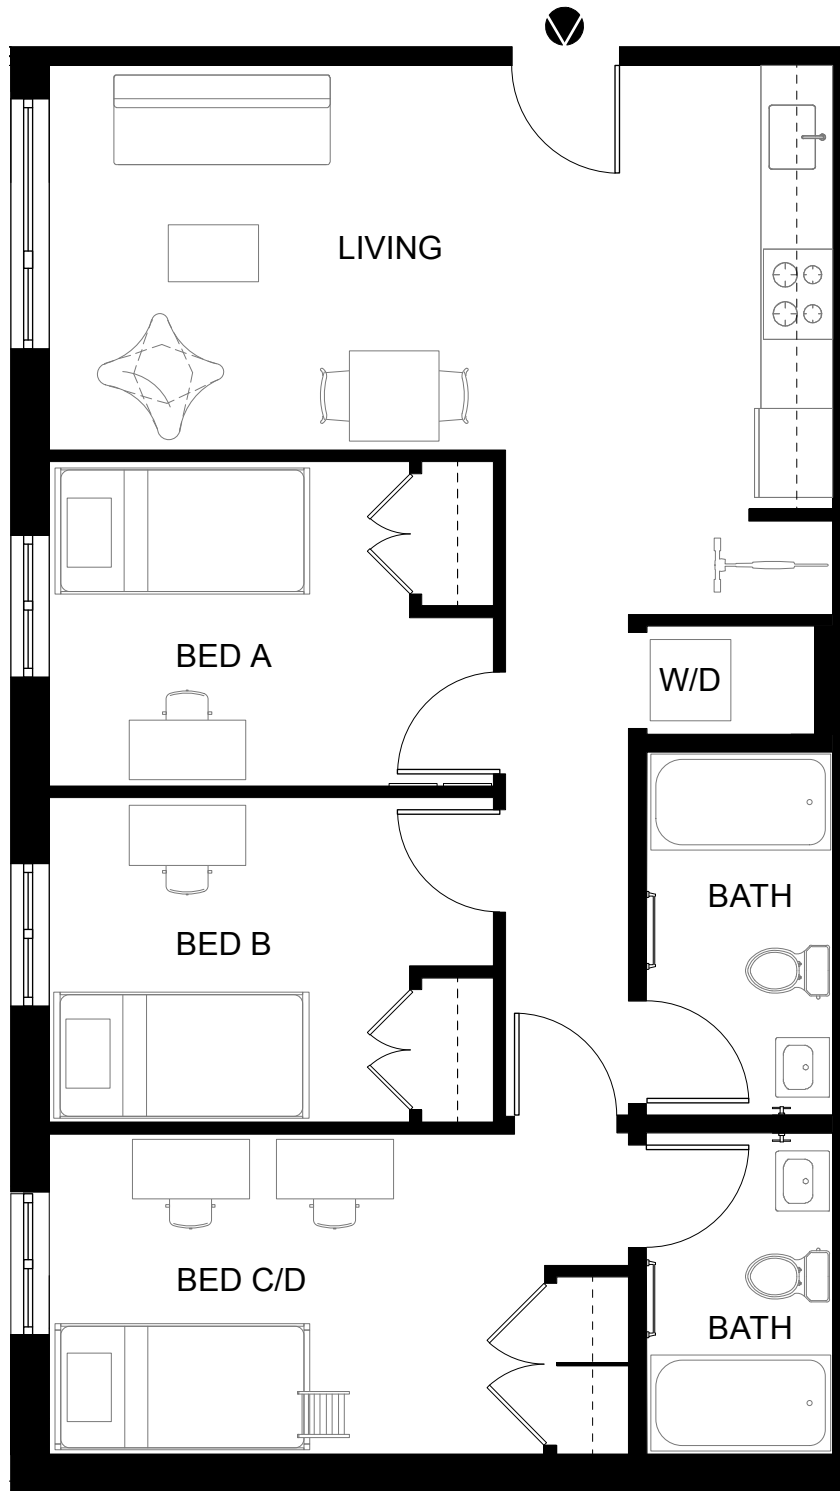

# ARTHOUSE

33 NW PARK AVENUE PORTLAND, OREGON

UNIT 01

3 BEDROOM : 2 BATH

UNIT 01

# ARTHOUSE

33 NW PARK AVENUE PORTLAND, OREGON

UNIT 02

3 BEDROOM : 2 BATH

UNIT 02

# ARTHOUSE

33 NW PARK AVENUE PORTLAND, OREGON

UNIT 03

2 BEDROOM : 2 BATH

UNIT 03

# ARTHOUSE

33 NW PARK AVENUE PORTLAND, OREGON

UNIT 04

2 BEDROOM : 1 BATH

UNIT 04