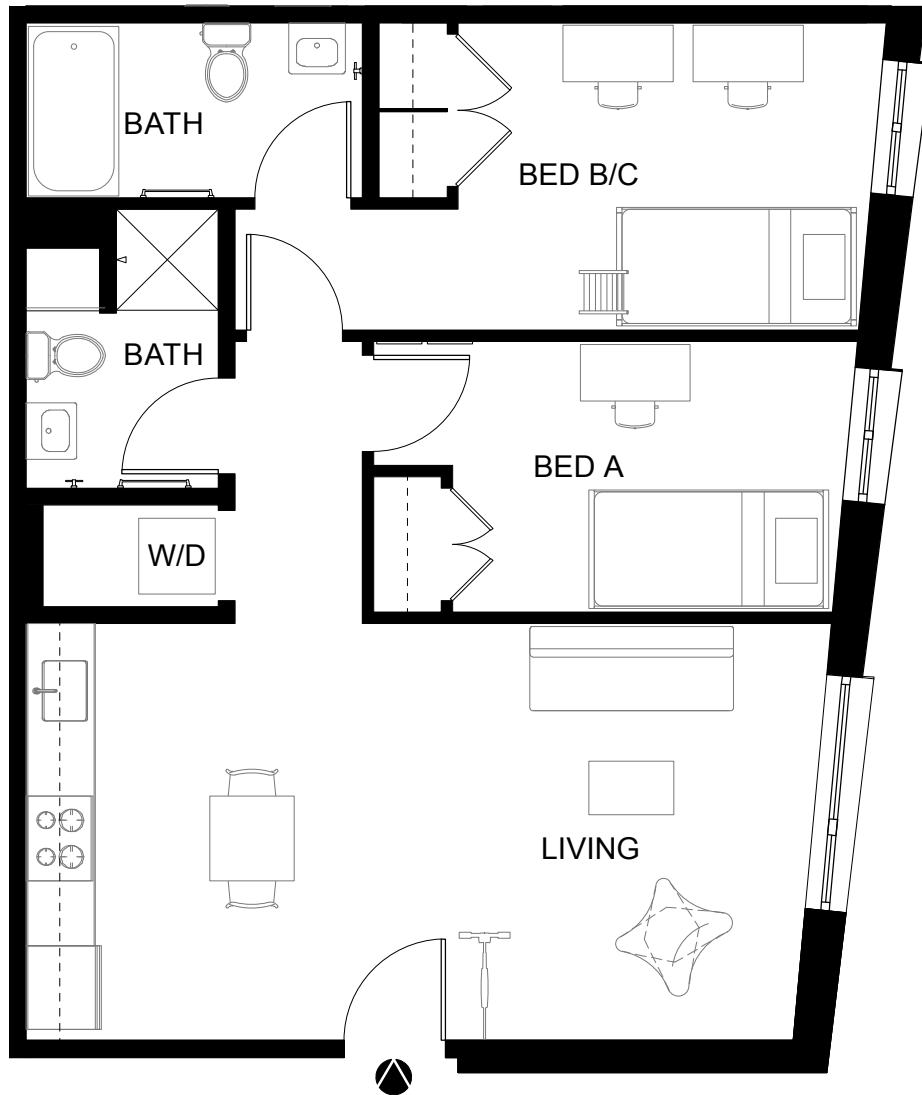

# ARTHOUSE

33 NW PARK AVENUE PORTLAND, OREGON

UNIT 01

3 BEDROOM : 2 BATH

UNIT 01

# ARTHOUSE

33 NW PARK AVENUE PORTLAND, OREGON

UNIT 02

3 BEDROOM : 2 BATH

UNIT 02

# ARTHOUSE

33 NW PARK AVENUE PORTLAND, OREGON

UNIT 03

2 BEDROOM : 2 BATH

UNIT 03

# ARTHOUSE

33 NW PARK AVENUE PORTLAND, OREGON

UNIT 04

2 BEDROOM : 1 BATH

UNIT 04